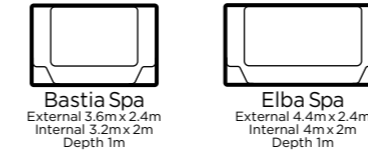

### Aqua Ledge Features

4m long x 2m wide

Consistent depth of 175mm

Can be added to any Aqua Technics pool that is 4m and above in width or length

Colour can be matched to your pool

Add loungers to create the ultimate adult poolside relaxation zone

### Spa Features

Constant depth of 1.0m

Plentiful bench seating on three sides

Easy entry & exit steps in two corners

Customise spa jet placement to suit your needs

Add heating for year-round use

Designed to be independent of your pool