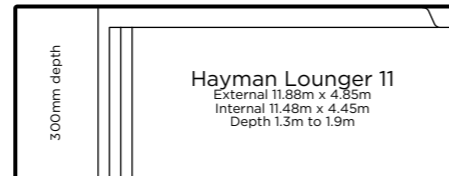

The lounge series promises effortless outdoor entertainment and relaxation for the whole family.

Lounger Series Features

Slimline, contemporary long entry steps into the swim zone

300mm deep wading entry, great for kids or as a dedicated chill out zone

Bench seating along one side of the pool

Uninterrupted swimming area

Lounger **SERIES**