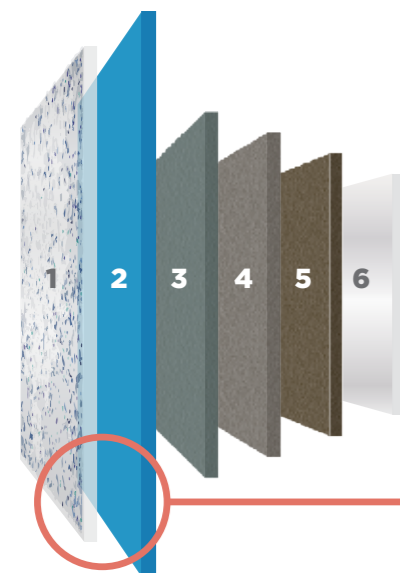

Pool ColourGuard® technology - every layer matters

1. **1** Patented clear gelcoat - acts like sunscreen for your pool
2. **2** Patented colour layer - colours that last longer and act as a corrosion barrier to prevent osmosis
3. **3** First structural layer and second chemical resistant layer - double protection
4. **4** Graphene structural composite layer - stronger and stiffer
5. **5** Graphene structural composite over reinforcing formers creating increased strength and stiffness
6. **6** Graphene infused ceramic composite outer membrane

Only specialised resins are used, no general purpose resins

Revolutionary, patented dual-coat process - two layers are merged to provide extraordinary protection.

Exclusive to Aqua Technics, Pool ColourGuard® is the only patented dual-surface protection system for fibreglass pools world-wide. The clear layer protects the colour layer and acts like sunscreen for your pool, protecting it from colour loss and weathering. Pools with a simple one coat application do not provide protection for the colour.

We dare you to compare the benefits:

- Resists the effects of UV rays and chemicals
- Pool colour that looks better and last longer
- High gloss finish never before seen on swimming pools
- The only pool surface protection system with a Product Excellence Award

Beware of imitations. Only genuine Pool ColourGuard® can offer you these benefits.