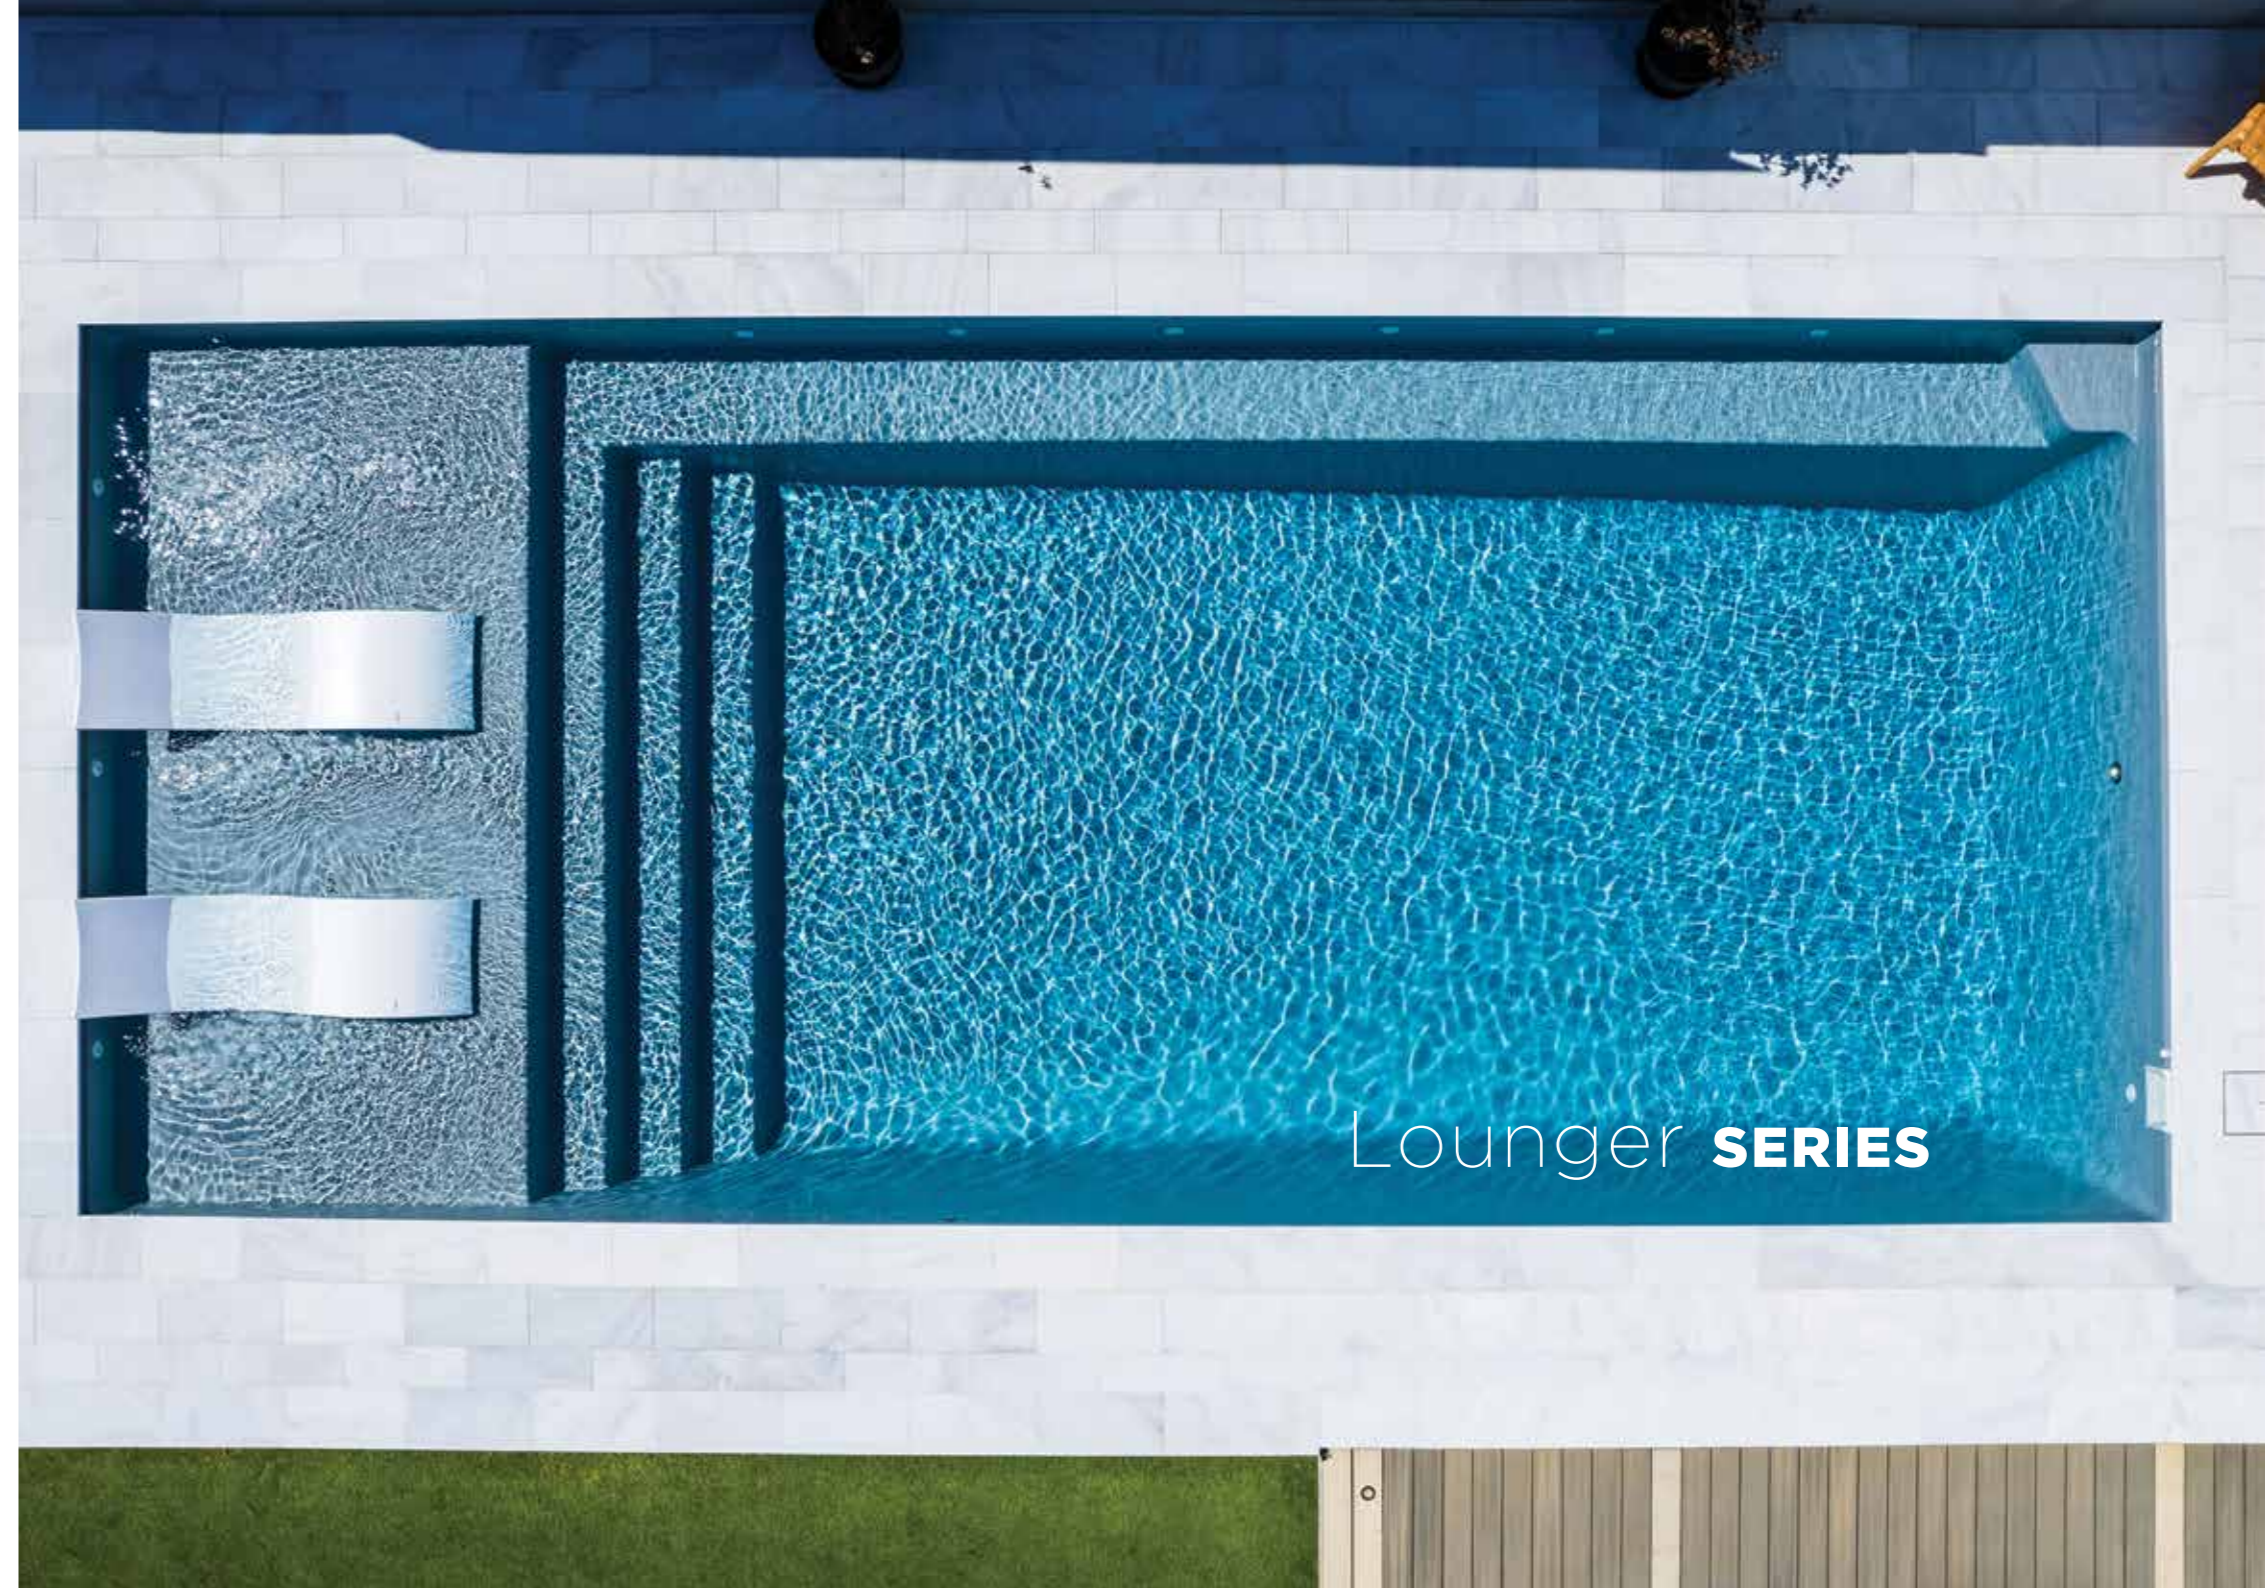

Lounger **SERIES**