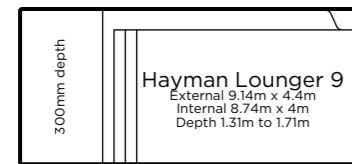

The lounge series promises effortless outdoor entertainment and relaxation for the whole family.

Lounger Series Features

Slimline, contemporary long entry steps into the swim zone

300mm deep wading entry, great for kids or as a dedicated chill out zone

Bench seating along one side of the pool

Uninterrupted swimming area

Lounger **SERIES**