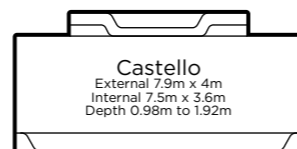

Contemporary Series Features

Wide entry steps offering an entrance point to both the shallow and deep end

Deep end corner swimout or steps, perfect for relaxation

Safety ledge design, ideal for children learning to swim*

Designed for entertaining, recreation and exercise