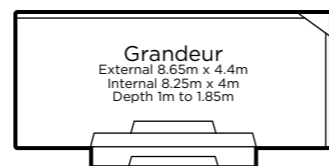

Contemporary Series Features

Wide entry steps offering an entrance point to both the shallow and deep end

Deep end corner swimout or steps, perfect for relaxation

Safety ledge design, ideal for children learning to swim*

Designed for entertaining, recreation and exercise