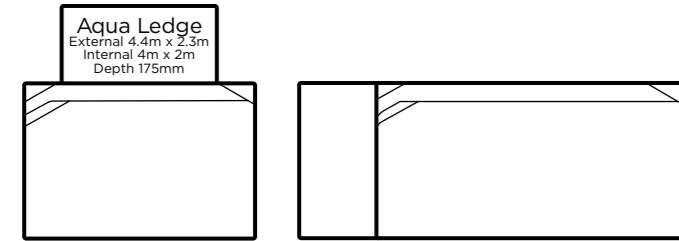

Enjoy resort style living in your own backyard with the Aqua Ledge addition to your pool. Enjoy that holiday feeling every day.

Aqua Ledge Features

4m long x 2m wide

Consistent depth of 175mm

Can be added to any Aqua Technics pool that is 4m and above in width or length

Colour can be matched to your pool

Add loungers to create the ultimate adult poolside relaxation zone

Spa Features

Constant depth of 1.0m

Plentiful bench seating on three sides

Easy entry & exit steps in two corners

Customise spa jet placement to suit your needs

Add heating for year-round use

Designed to be independent of your pool

Take your outdoor space to the next level and pair your pool with a spa for pure hydrotherapy bliss.