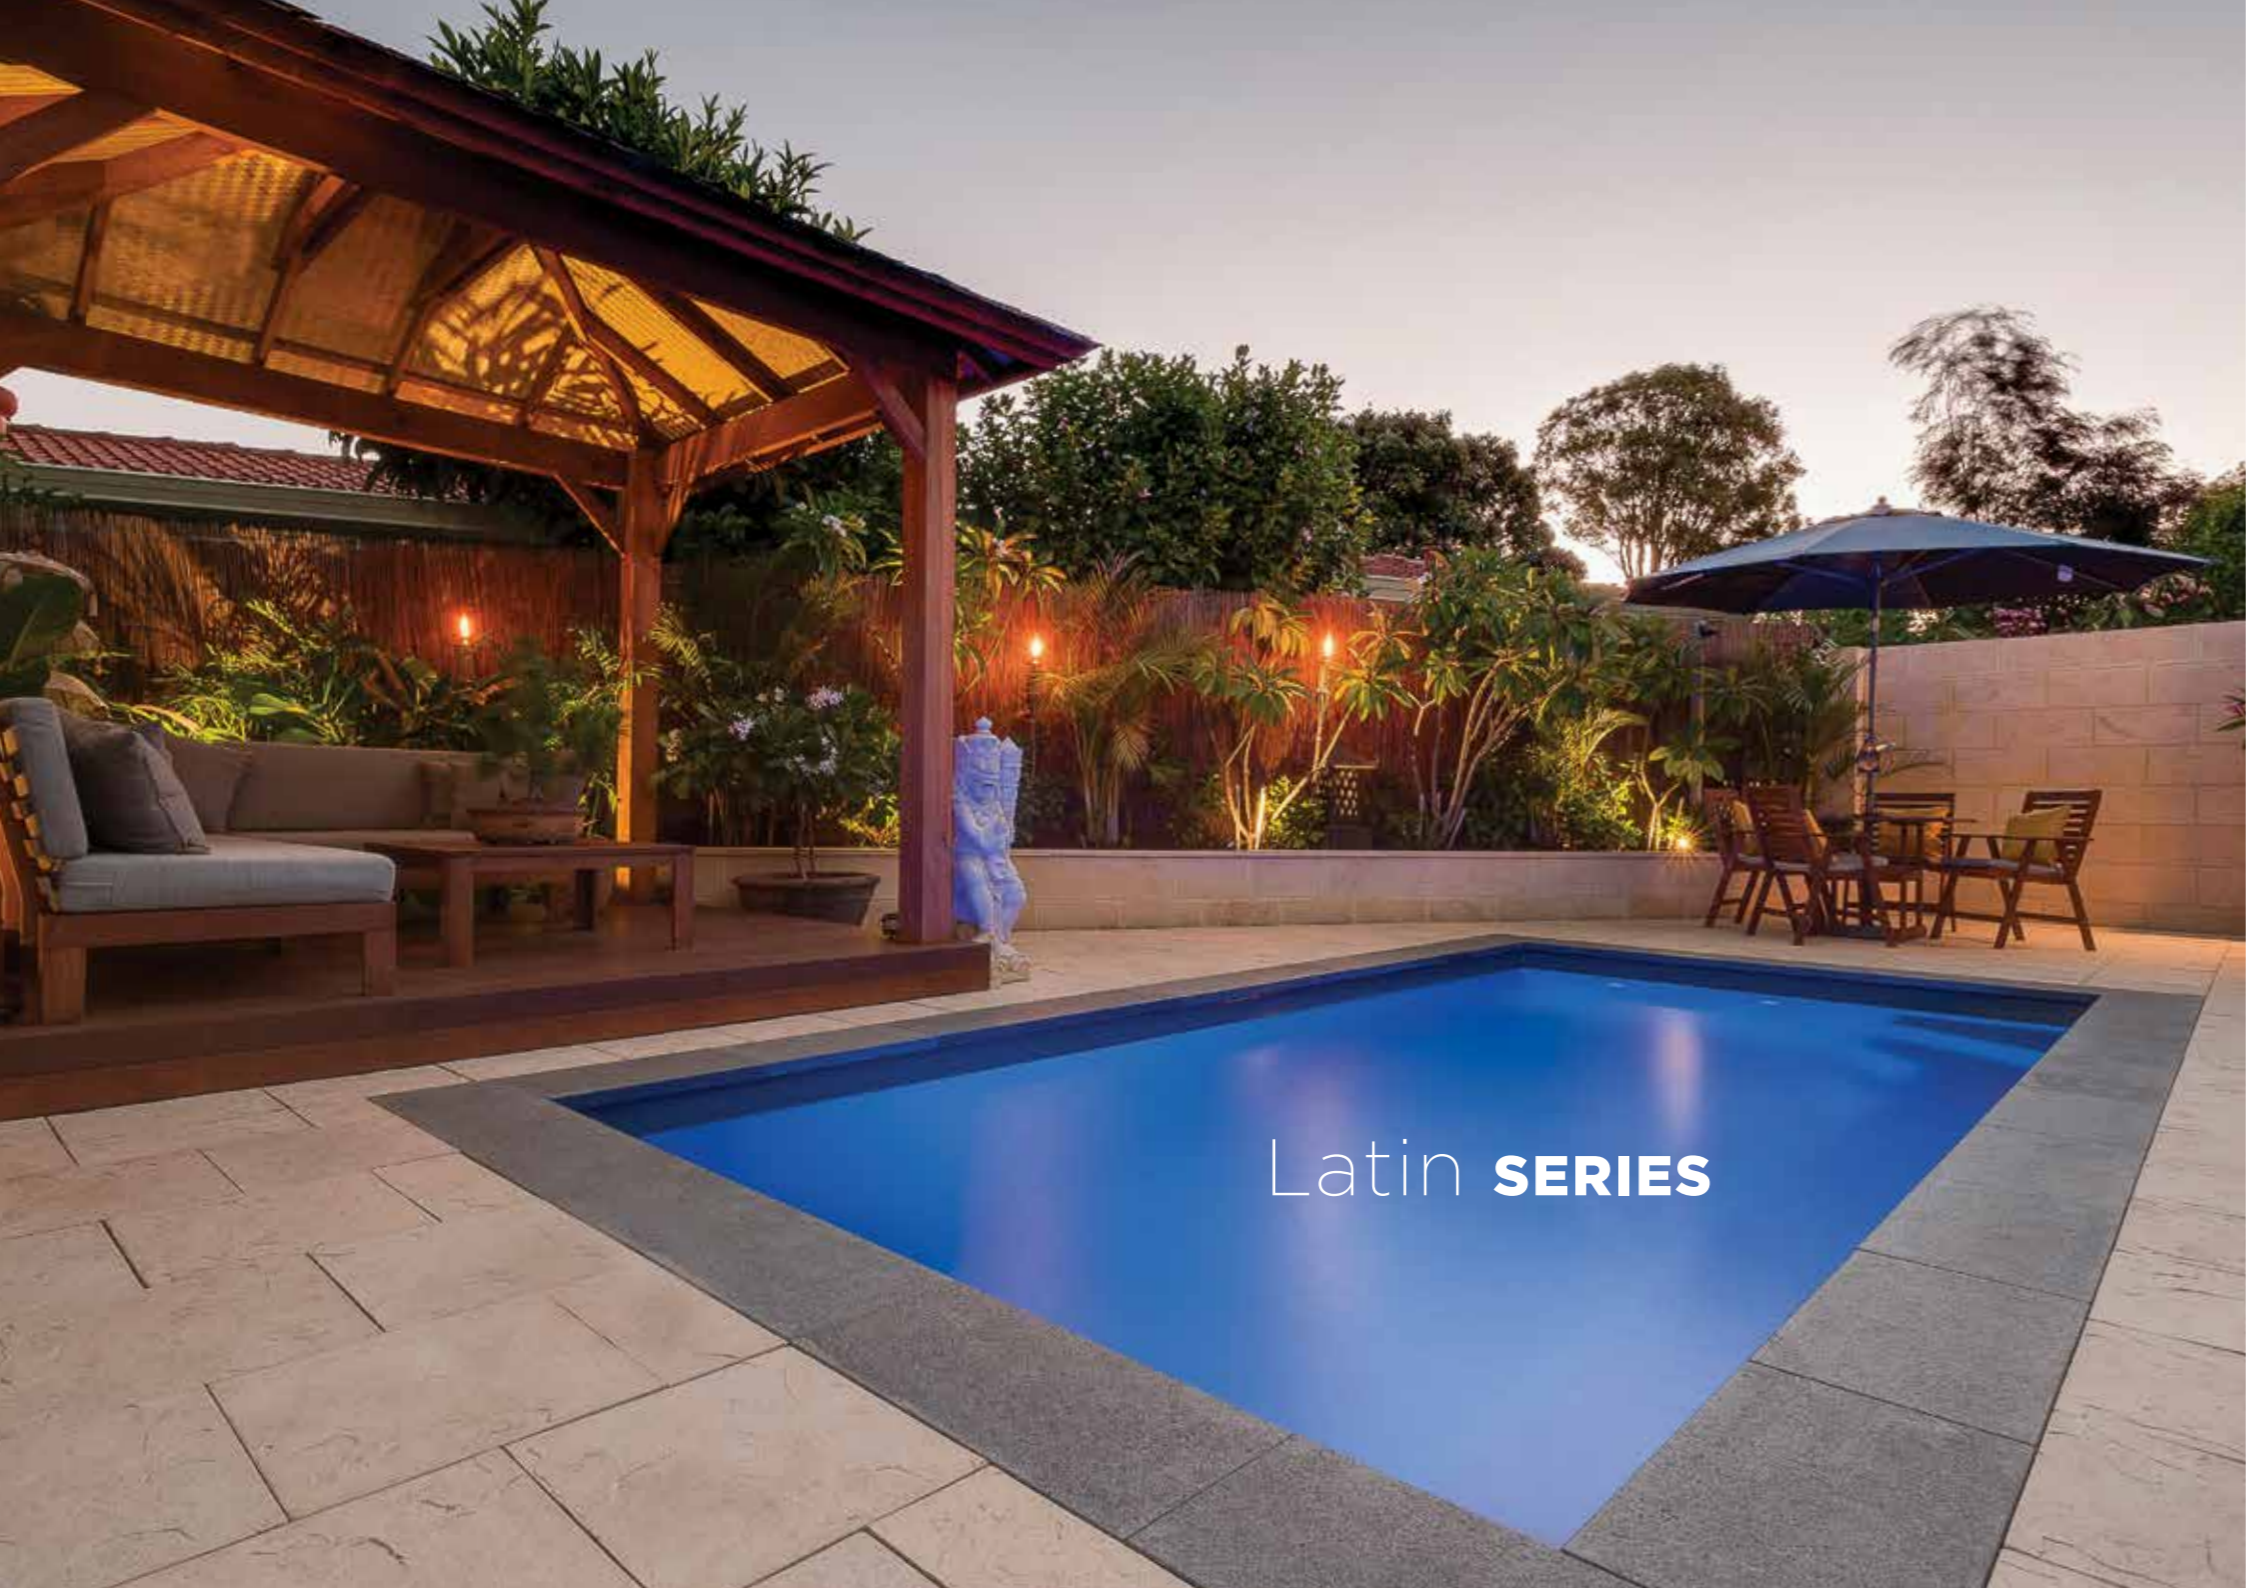

### Vogue Series Features

Slimline design perfect for narrow spaces

Unobtrusive side entry steps on both sides, allowing greater choice of pool position

Extended second entry step that can be used for seating

Vogue **SERIES**

The Latin Series offers a slimline geometric design with generous relaxation zones, making it ideal for narrow or compact spaces.

**Latin Series Features**

Contemporary geometric design

Unobtrusive corner entry steps