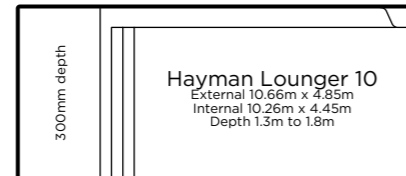

The lounge series promises effortless outdoor entertainment and relaxation for the whole family.

Lounger Series Features

Slimline, contemporary long entry steps into the swim zone

300mm deep wading entry, great for kids or as a dedicated chill out zone

Bench seating along one side of the pool

Uninterrupted swimming area

Lounger **SERIES**