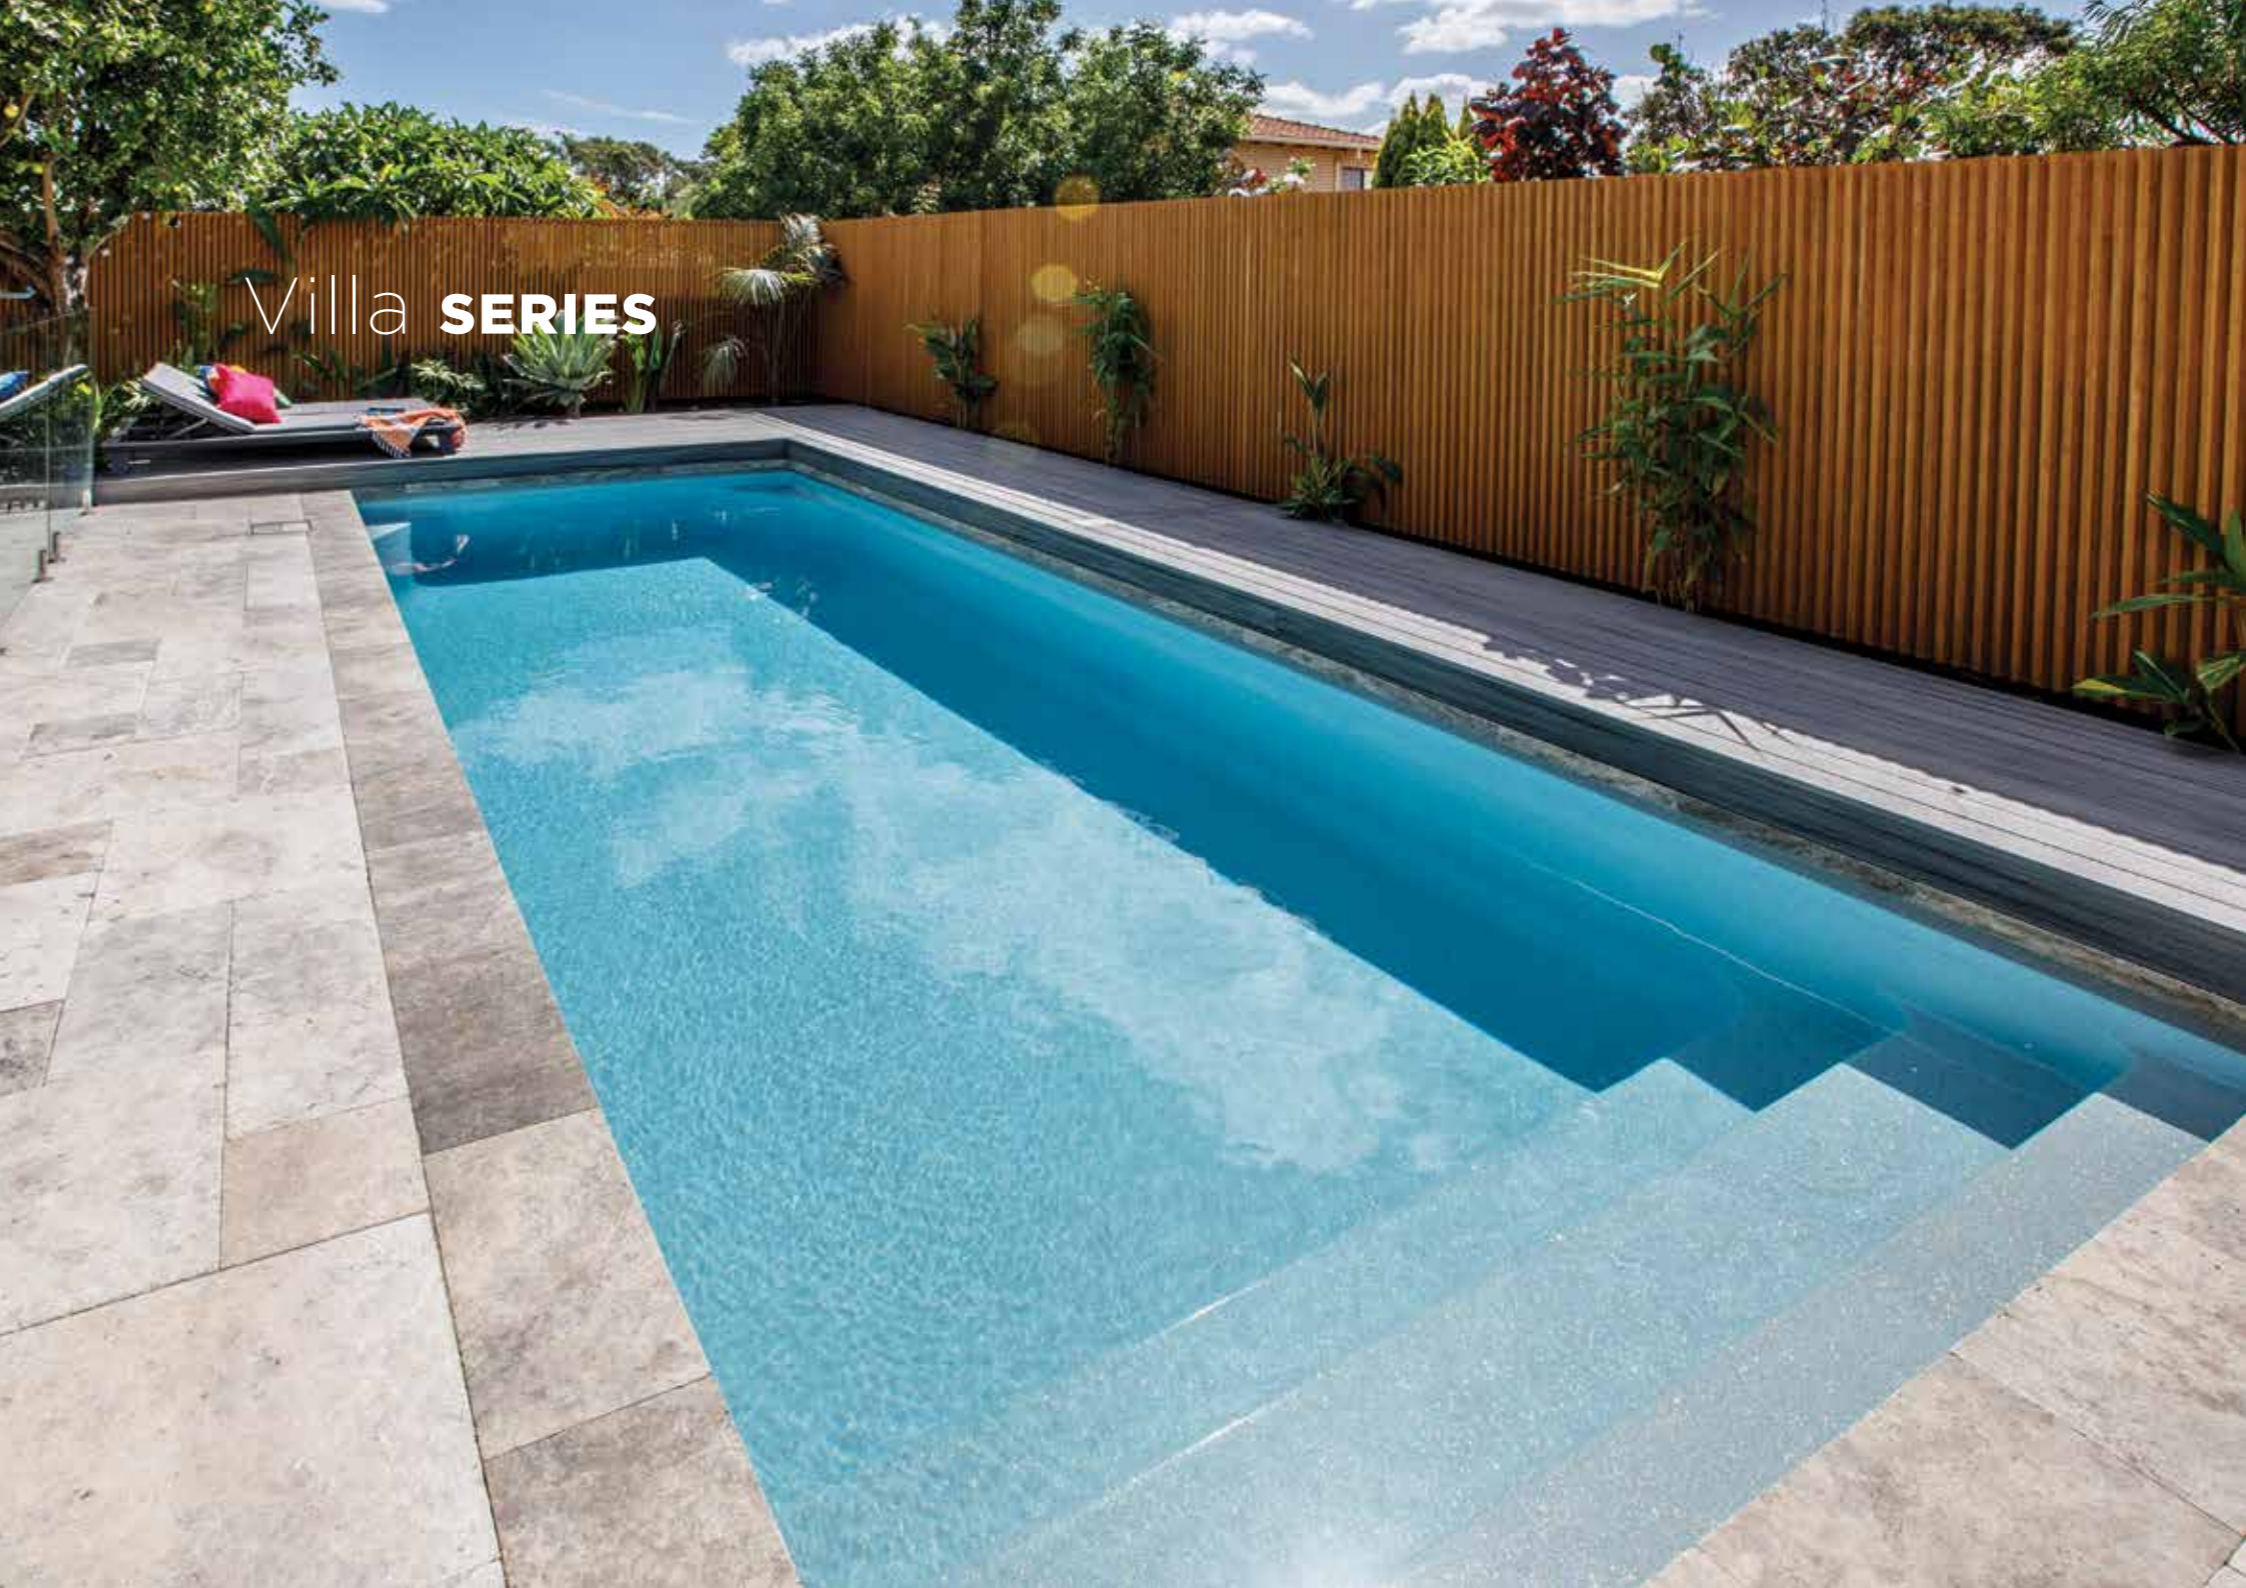

Paradiso
5.5m x 2.15m
Depth 1.05m to 1.6m

Sentosa
6.5m x 2.15m
Depth 1.05m to 1.75m

Istana
6.2m x 3.3m
Depth 1.2m to 1.68m

Terazza
7.3m x 3.3m
Depth 1.2m to 1.76m

Elysian
8.3m x 3.3m
Depth 1.09m to 1.76m