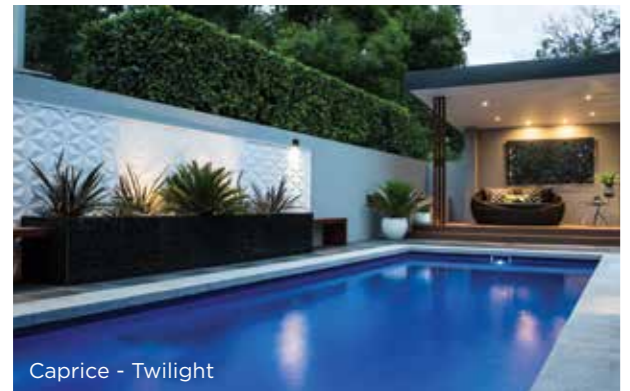

Tuscany Series Features

- Unobtrusive, side-entry steps
- Deep end swim-outs for entry, exit and relaxation
- Ideal for swimming laps or family entertaining