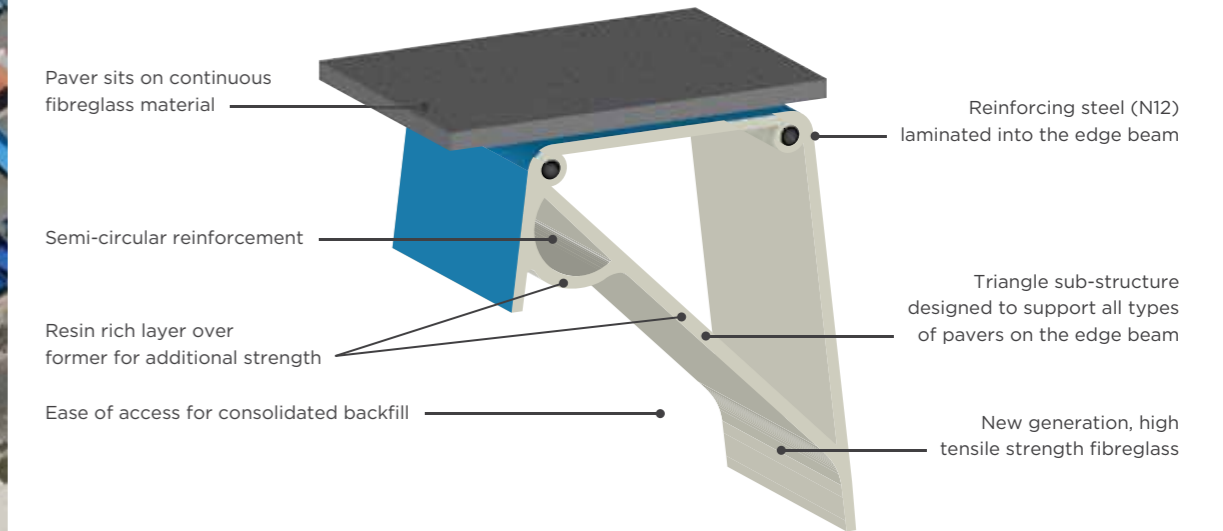

Our world-class production facility has been purpose-built for the manufacture of fibreglass swimming pools. Here we can build a technologically superior product of the highest quality.

Along with our state-of-the-art facility, we can proudly boast to having our own in-house raw materials production division. This allows us to freshly batch our raw materials on a daily basis, which is extremely important in order to produce a superior quality product.

OUR PROMISE TO YOU, THERE SIMPLY IS NO BETTER SWIMMING POOL.

Why we only build pools with 200mm edge beams

The design of the 200mm edge beam means the strength is engineered into the pool, making it structurally sound all by itself. Secondary engineering works are not required because the pool structure is built stronger and will last longer than any other.