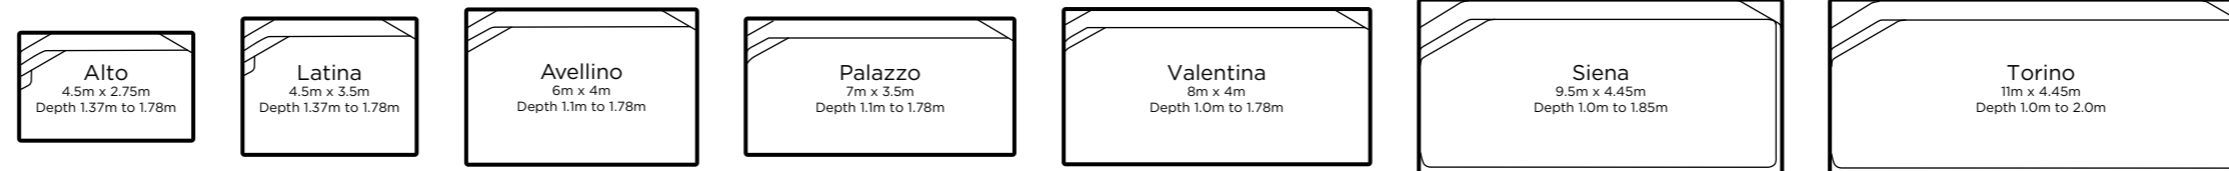

Piazza Series Features

Wide seating ledge - running the length of the pool, perfect for taking a break and relaxing or splashing with the kids

Safety ledge on Siena and Torino - providing added safety and peace of mind for children learning to swim

Alto and Latina - deep plunge style pools perfect for courtyards

Uninterrupted swimming area - end to end swimming in the larger designs

Corner side entry steps - easy access in the shallow end.