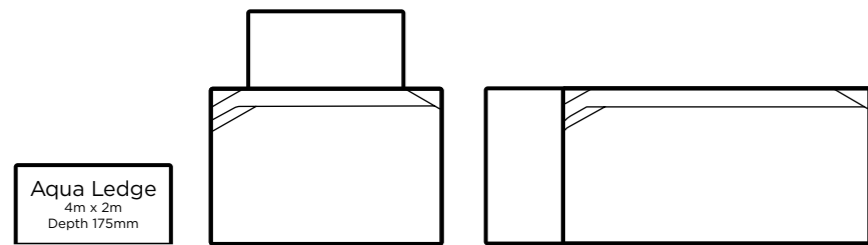

Oasis Series Features

Extended second step offering a generous seating space

Deep end swim-out ideal for relaxing

Range of options including spa jets and swim jets

AT770 - Autumn Grey

Aqua Ledge
4m x 2m
Depth 175mm

Create resort style living in your own backyard with the Aqua Ledge addition and start planning your relaxing family staycation today.

Aqua Ledge Features

4m long x 2m wide

Consistent depth of 175mm

Can be added to any Aqua Technics pool that is 4m and above in width or length