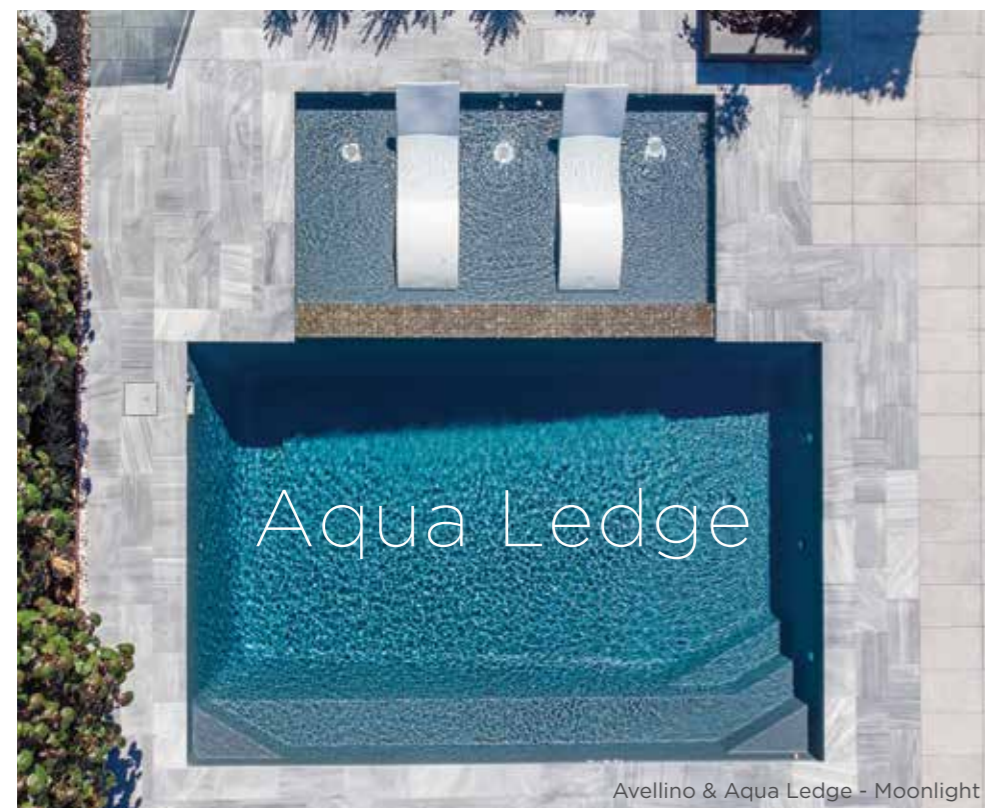

Oasis Series Features

Extended second step offering a generous seating space

Deep end swim-out ideal for relaxing

Range of options including spa jets and swim jets

AT770 - Autumn Grey

Aqua Ledge
4m x 2m
Depth 175mm

Create resort style living in your own backyard with the Aqua Ledge addition and start planning your relaxing family staycation today.

Aqua Ledge Features

4m long x 2m wide

Consistent depth of 175mm

Can be added to any Aqua Technics pool that is 4m and above in width or length

Colour can be matched to your pool

Add lounges to create the ultimate adult poolside relaxation zone

Create your dream outdoor entertaining area with a spillway spa or wading pool to complement your new pool.