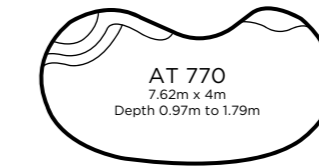

Roman Series Features

Triple side-entry steps and deep end swim-outs

200mm edgebeams for added structural strength

Generous depths of 1.1m to 1.89m

Step out to your very own outdoor retreat with the Oasis Series. With curves in all the right places, these kidney shaped designs are sure to impress.