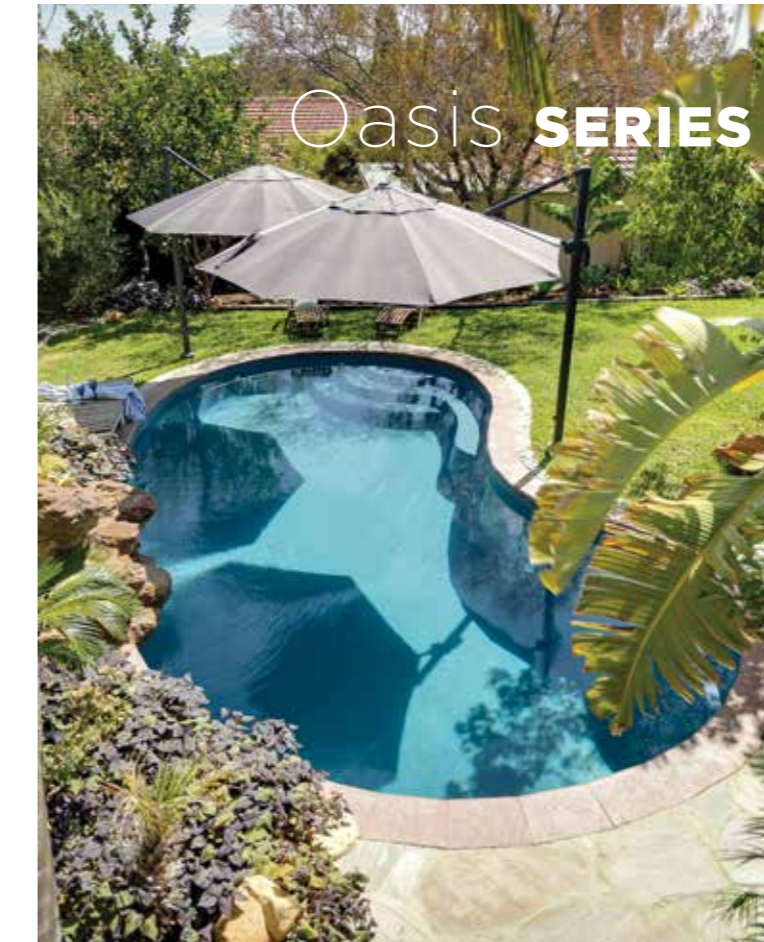

AT770 - Autumn Grey