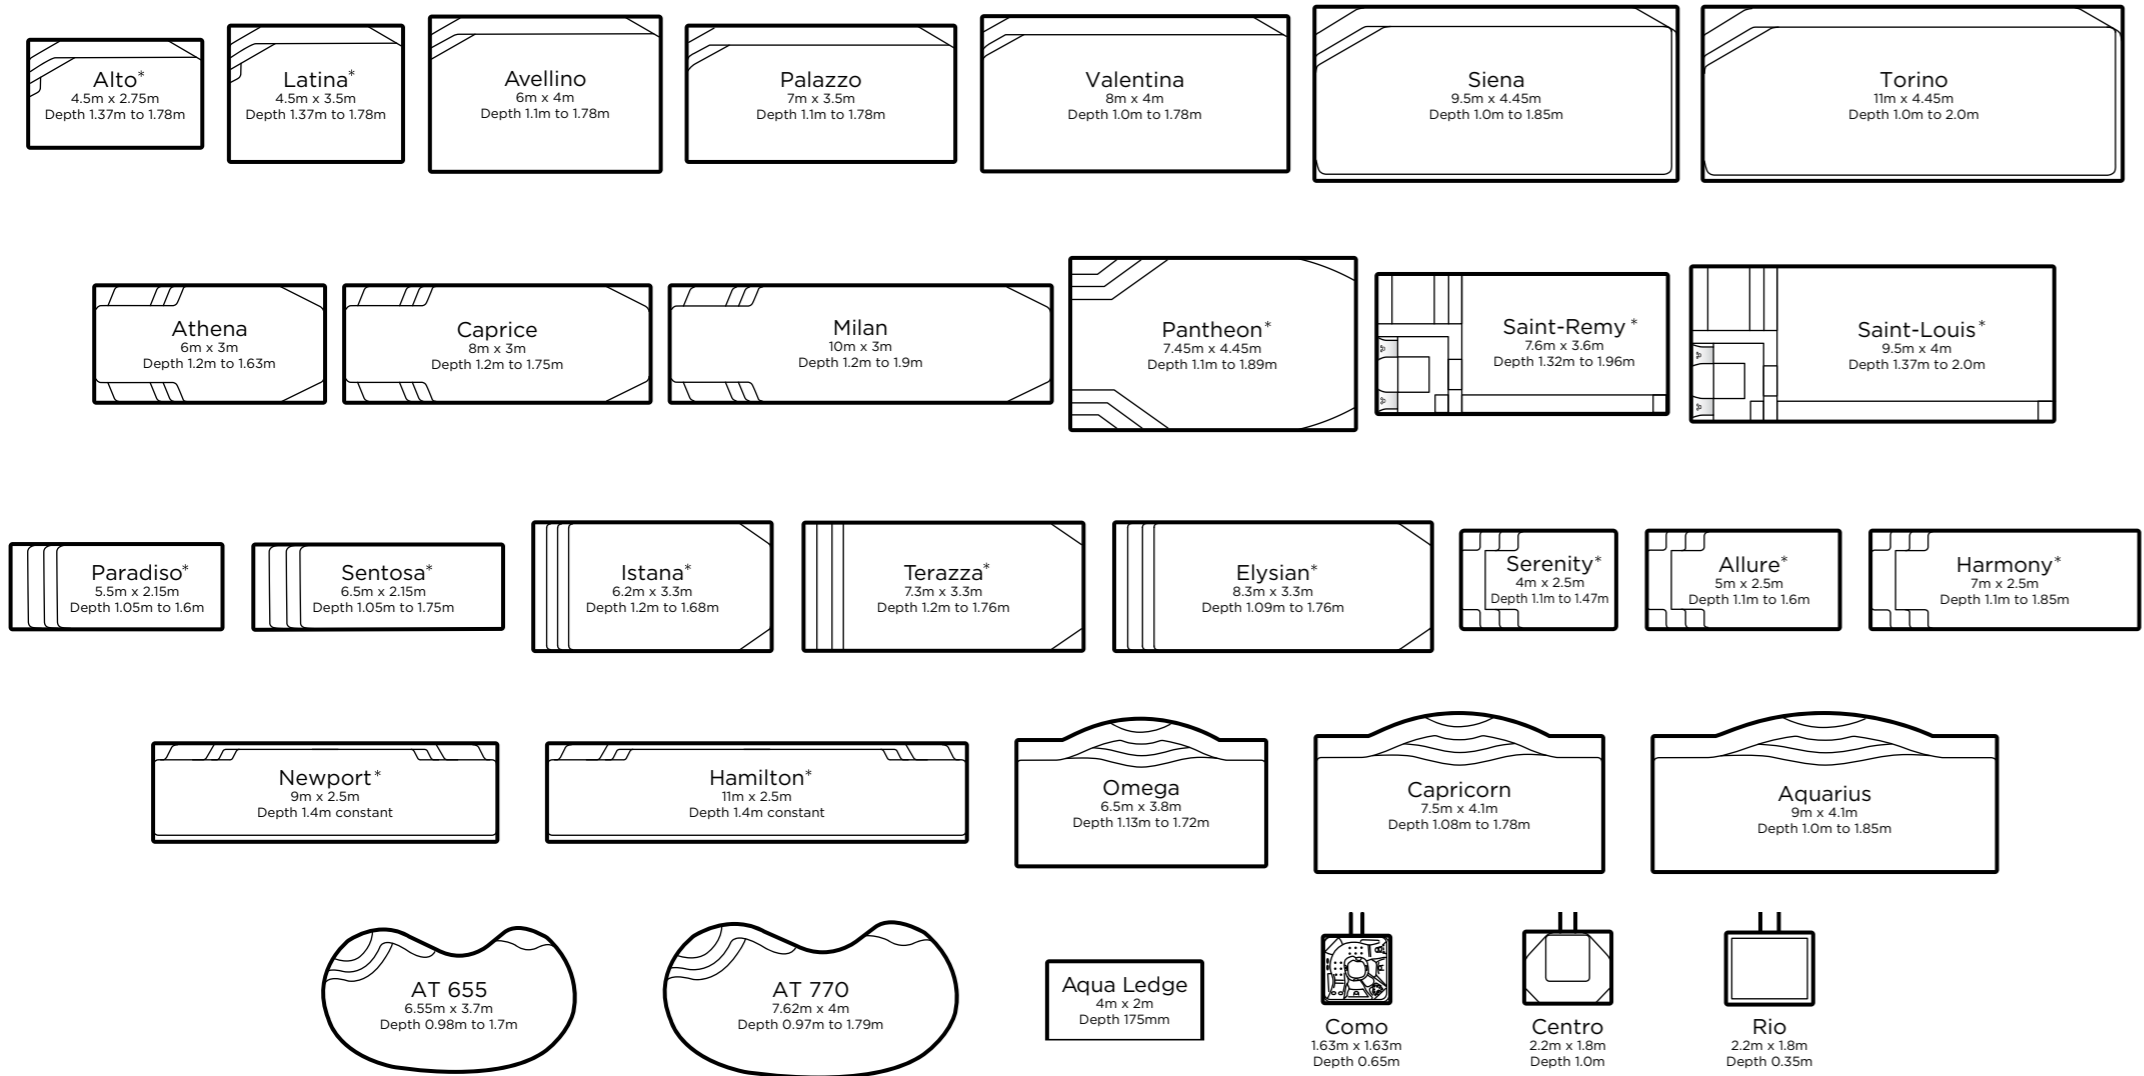

Our Innovative Fibreglass Pool Range **QUICK REFERENCE GUIDE**

All images are for display purposes only. All sizes are approximate and all dimensions are internal. *Variable skimmer box location.

Avellino - Hamptons Blue