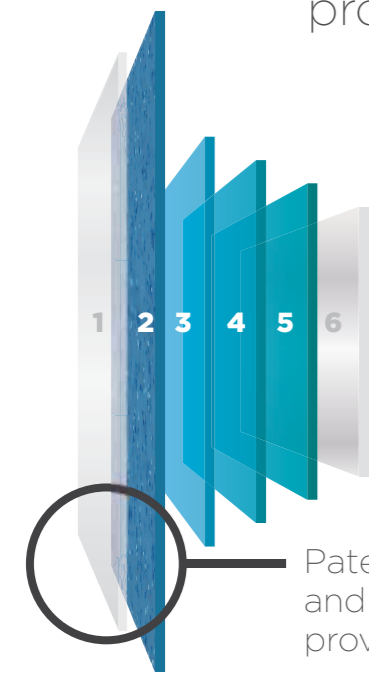

30%
lighter

Our new technology reduces weight while improving rigidity and flexural strength

Pools are stronger without being heavier

Lighter for transport & crane lifts

Higher
resistance

A Graphene Nano-Tech pool has a higher resistance to water and moisture transpiration and chemical attack

Increased laminate durability

Improved corrosion barrier

The world's first fade-resistant surface protection system for fibreglass pools

- 1** Patented clear gelcoat - acts like sunscreen for your pool
 - 2** Patented colour layer - colours that last longer and act as a corrosion barrier to prevent osmosis
 - 3** First structural layer and second chemical resistant layer - double protection
 - 4** Graphene structural composite layer - stronger and stiffer
 - 5** Graphene structural composite over reinforcing formers creating increased strength and stiffness
 - 6** Graphene infused ceramic composite outer membrane
- Vinyl ester resin is used in all layers except the clear gelcoat layer in contact with the water.