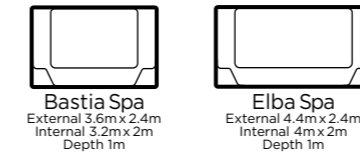

2 corner steps

Enjoy resort style living in your own backyard with the Aqua Ledge addition to your pool. Enjoy that holiday feeling every day.

Aqua Ledge Features

- 4m long x 2m wide
- Consistent depth of 175mm
- Can be added to any Aqua Technics pool that is 4m and above in width or length
- Colour can be matched to your pool
- Add loungers to create the ultimate adult poolside relaxation zone

Spa Features

- Constant depth of 1.0m
- Plentiful bench seating on three sides
- Easy entry & exit steps in two corners
- Customise spa jet placement to suit your needs
- Add heating for year-round use
- Designed to be independent of your pool