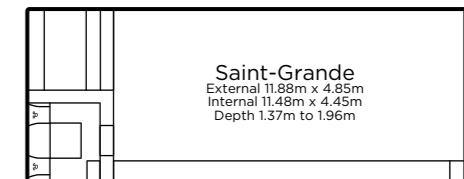

Resort Series Features

Wide entry with 550mm deep landing area with option to add air bubbles

2m x 1.86m and 980mm deep spa zone that can be heated separately from the pool

Cascading spillway between the spa and pool

450mm wide extended bench seat along one side of the pool