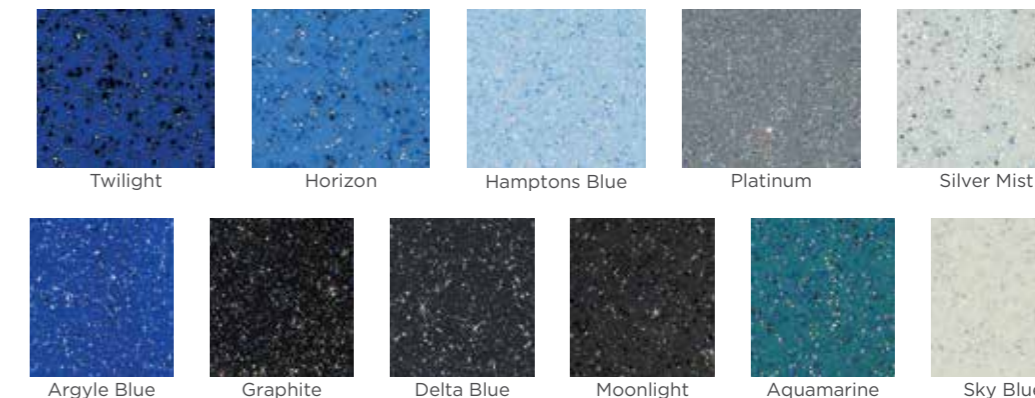

PoolColourGuard®
Advanced Technology in Fibreglass Swimming Pools

Every effort has been made to represent true colours, however variations may occur as part of the printing process. We recommend viewing colour samples before making your final selection. Actual colours may vary slightly due to the use of multimedia particles and spray patterns. Each swimming pool is individually crafted to your requirements. The final product may be subject to a colour variation of +/- 15% due to the climatic conditions and the manufacturing process.