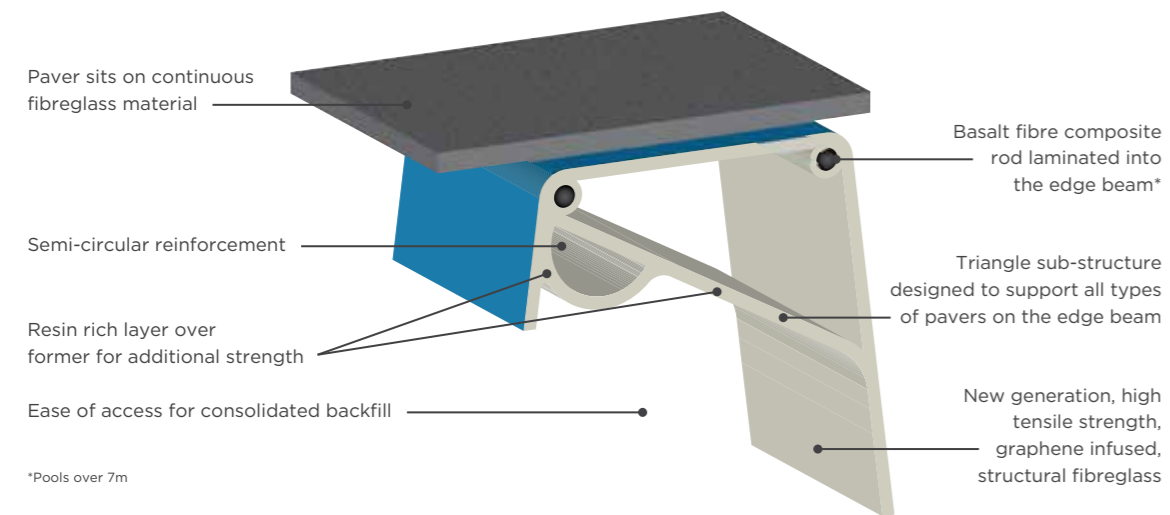

Purpose built manufacturing facility

Our world-class production facility has been purpose-built for the manufacture of fibreglass swimming pools. Here we can build a technologically superior product of the highest quality.

The strength of our pools is backed by our extended warranties, which go above those standard in the SPASA contract.

BUILT LIKE NO OTHER

Why we build pools with 200mm edge beams

The design of the 200mm edge beam means the strength is engineered into the pool, making it structurally sound all by itself. Secondary engineering works are not required because the pool structure is built stronger and will last longer than any other.