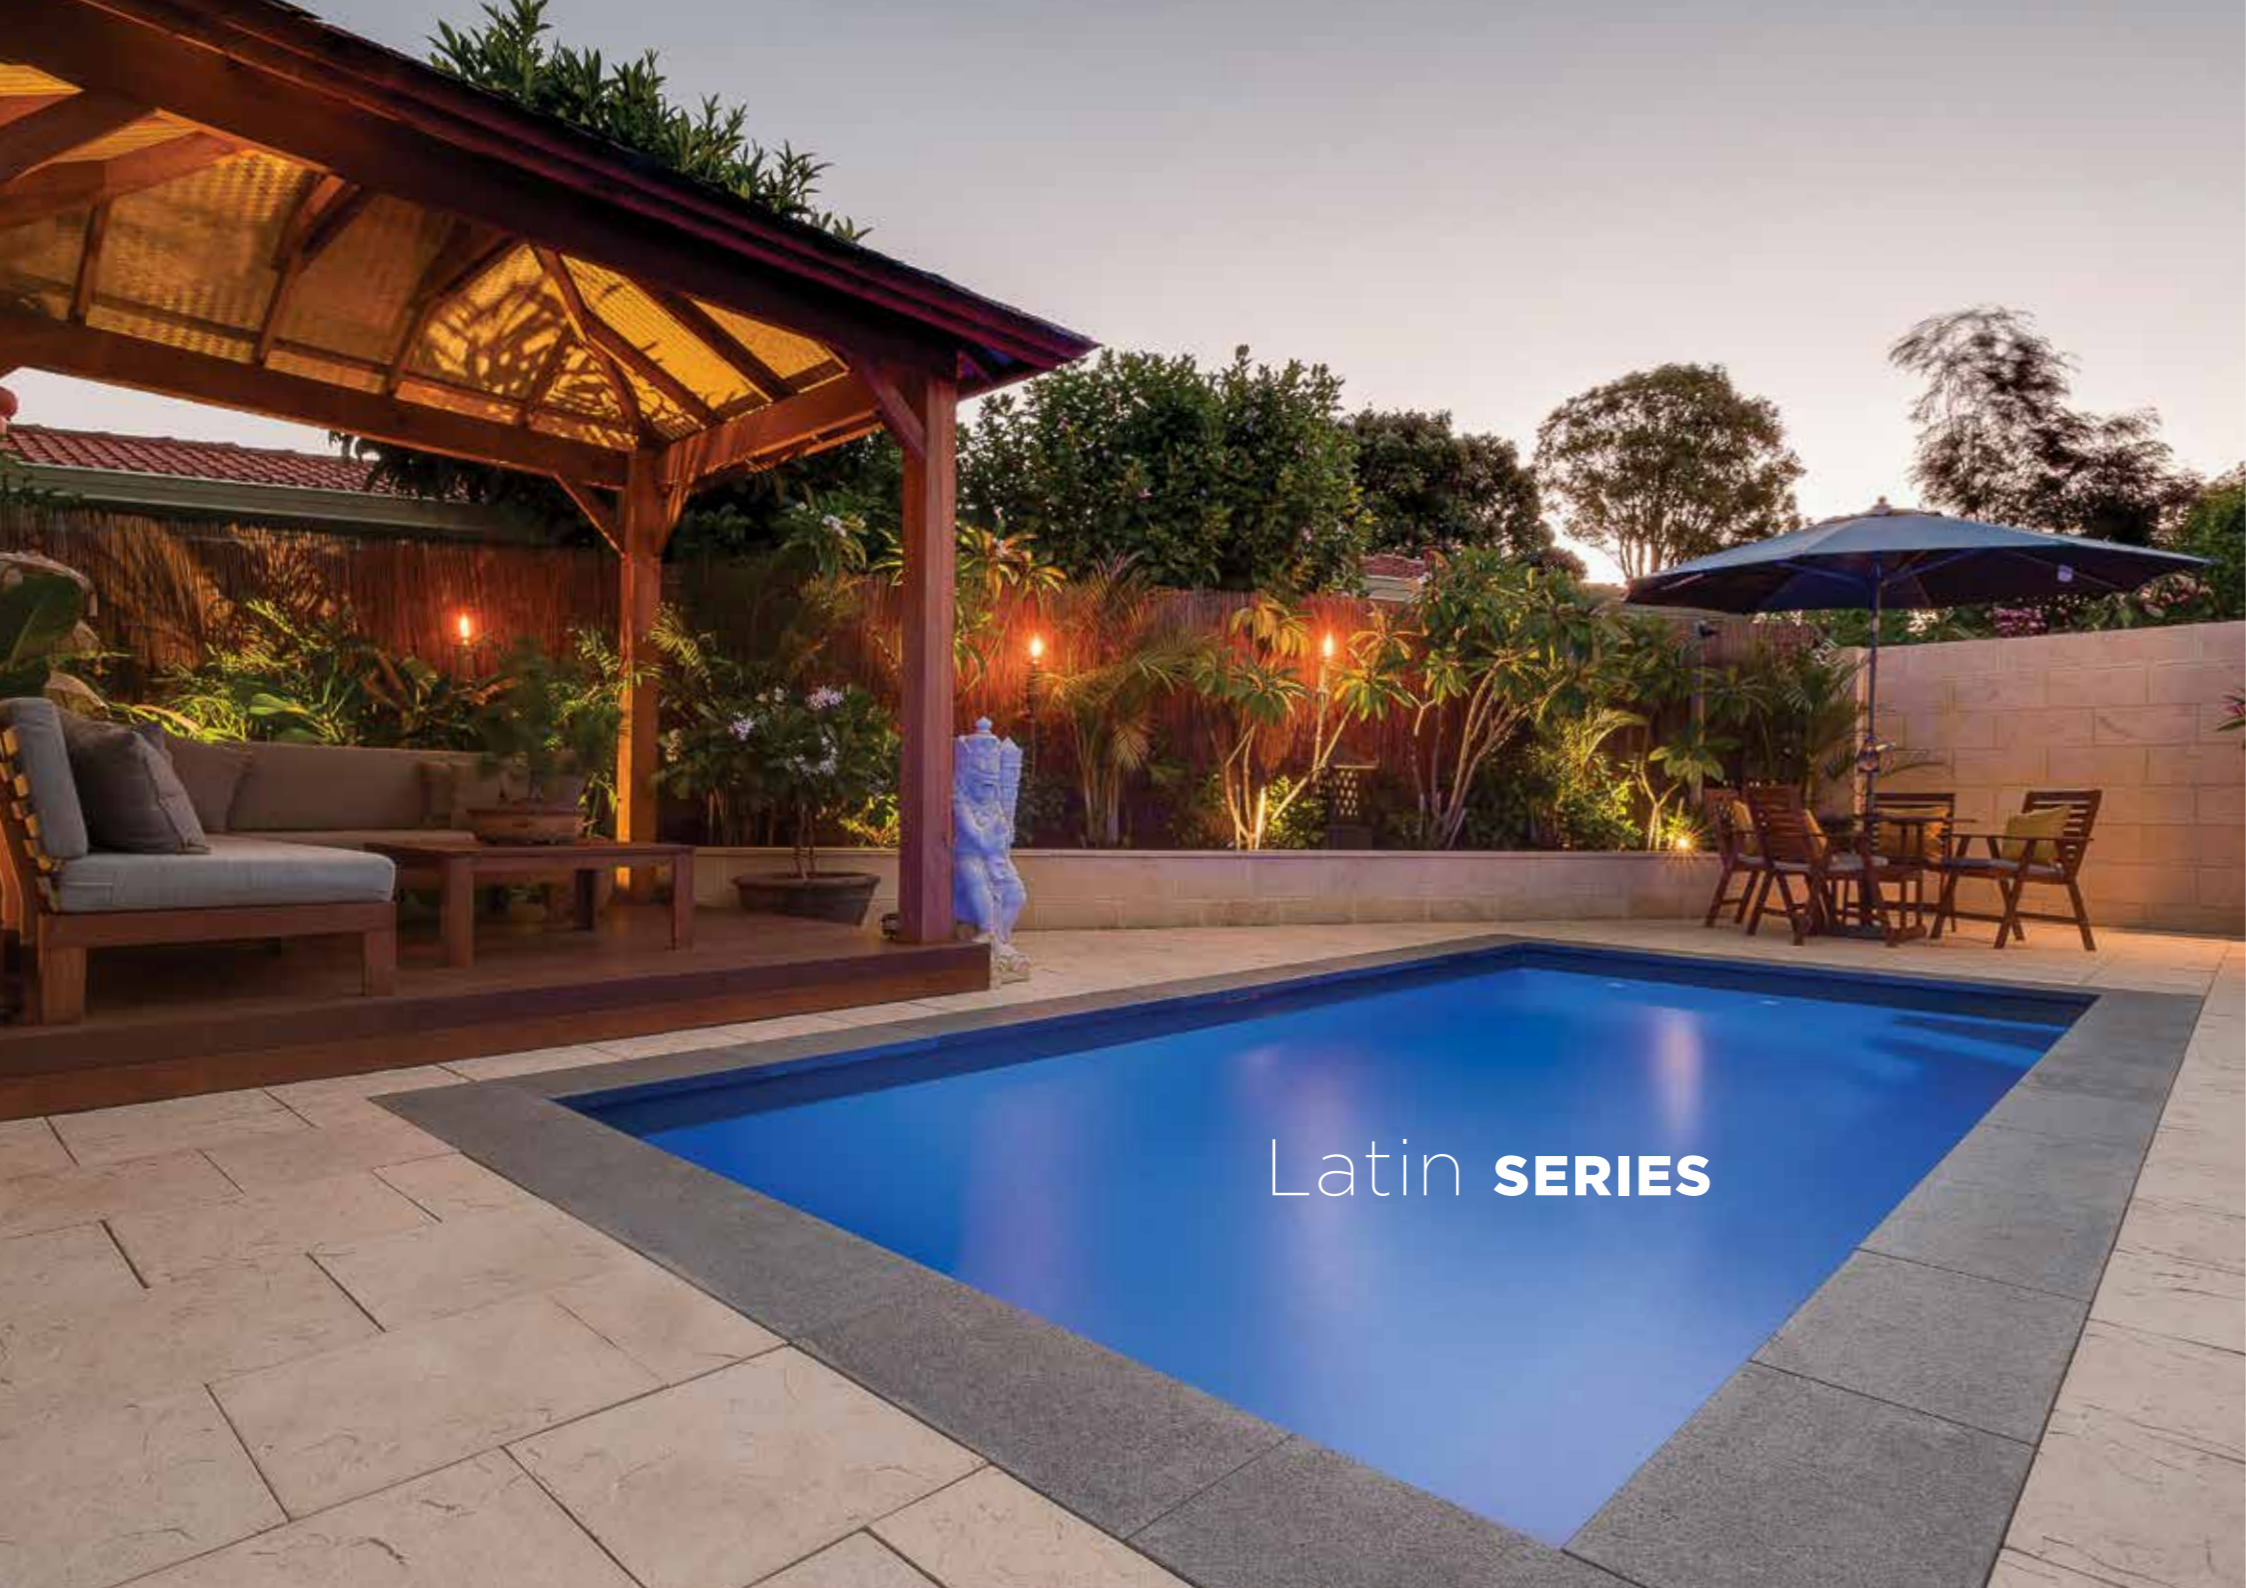

Latin **SERIES**

The Latin Series offers a slimline geometric design with generous relaxation zones, making it ideal for narrow or compact spaces.