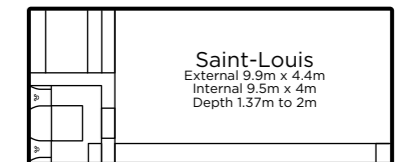

Saint-Remy - PCG Platinum

Resort Series Features

Wide entry with 550mm deep landing area with option to add air bubbles

2m x 1.86m and 980mm deep spa zone that can be heated separately from the pool

Cascading spillway between the spa and pool