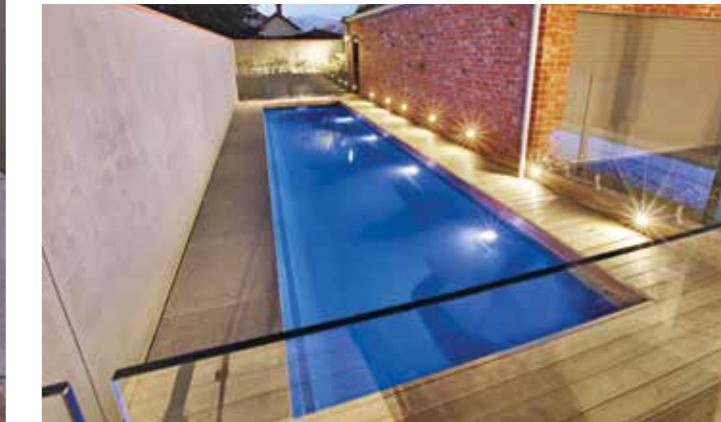

Sleek and stylish, the Lap Pool Series is perfect for serious lap swimmers or those who simply want more space to enjoy.