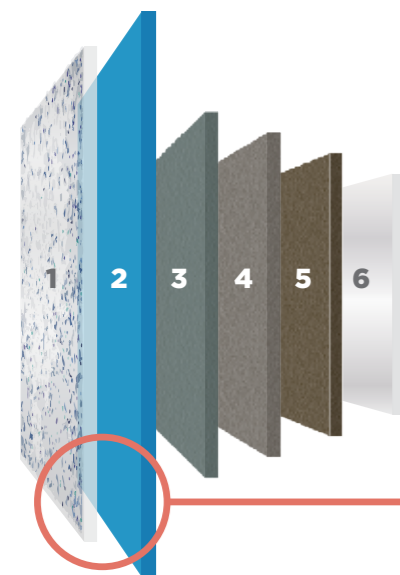

Pool ColourGuard® technology - every layer matters

1. **1** Patented clear gelcoat - acts like sunscreen for your pool
2. **2** Patented colour layer - colours that last longer and act as a corrosion barrier to prevent osmosis
3. **3** First structural layer and second chemical resistant layer - double protection
4. **4** Graphene structural composite layer - stronger and stiffer
5. **5** Graphene structural composite over reinforcing formers creating increased strength and stiffness
6. **6** Graphene infused ceramic composite outer membrane

Only specialised resins are used, no general purpose resins

Revolutionary, patented dual-coat process - two layers are merged to provide extraordinary protection.

Exclusive to Aqua Technics, Pool ColourGuard® is the only patented dual-surface protection system for fibreglass pools world-wide. The clear layer protects the colour layer and acts like sunscreen for your pool, protecting it from colour loss and weathering. Pools with a simple one coat application do not provide protection for the colour.

We dare you to compare the benefits:

- Resists the effects of UV rays and chemicals
- Pool colour that looks better and last longer
- High gloss finish never before seen on swimming pools
- The only pool surface protection system with a Product Excellence Award

Beware of imitations. Only genuine Pool ColourGuard® can offer you these benefits.