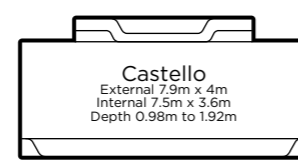

Amalfi - PCG Horizon

Contemporary **SERIES**