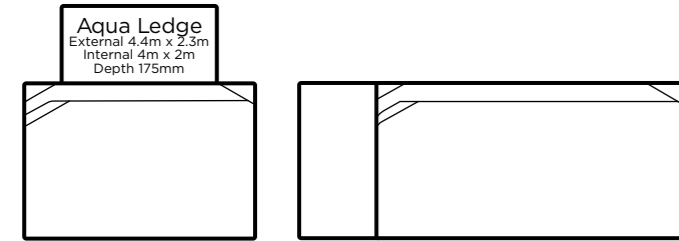

Cove
External 2.6m x 2.2m
Internal 2.2m x 1.8m
Depth 0.35m

Cove Features

Kids wading pool

Ideal paddling area

Nova
External 2.6m x 2.2m
Internal 2.2m x 1.8m
Depth 1m

Nova Features

Seats up to 7 people

Continuous bench seating

2 corner steps

Enjoy resort style living in your own backyard with the Aqua Ledge addition to your pool. Enjoy that holiday feeling every day.

Aqua Ledge Features

- 4m long x 2m wide
- Consistent depth of 175mm
- Can be added to any Aqua Technics pool that is 4m and above in width or length
- Colour can be matched to your pool
- Add loungers to create the ultimate adult poolside relaxation zone