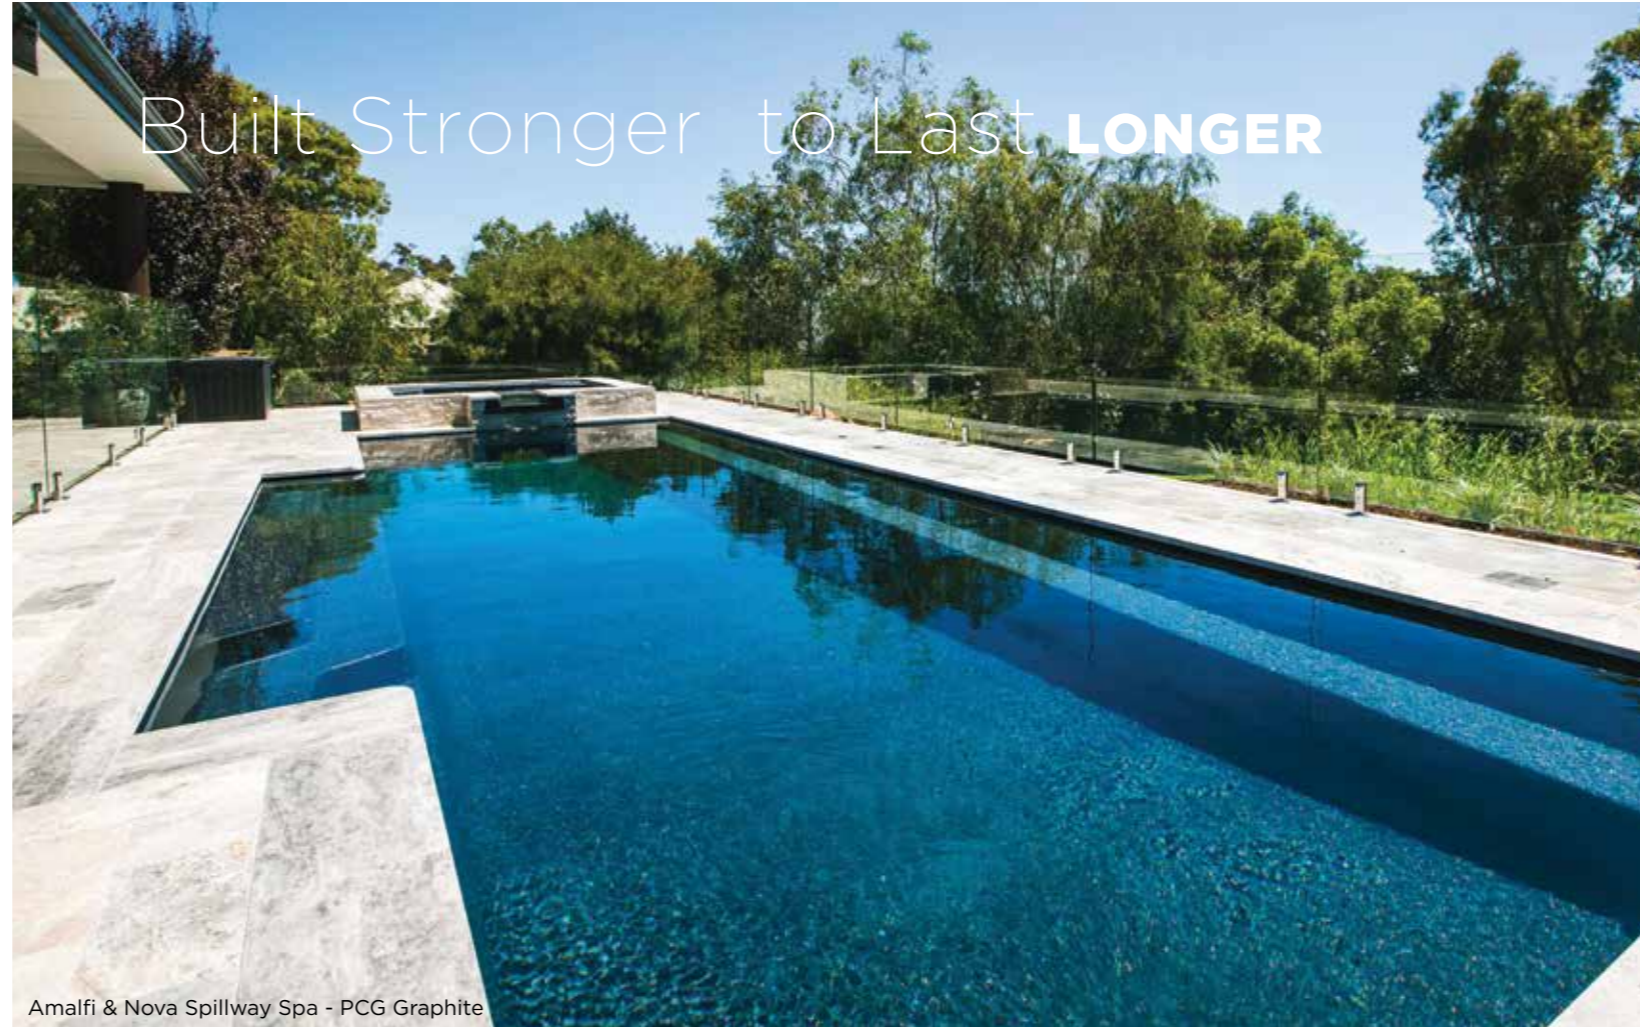

The strength of our pools is backed by our extended warranties, which go above those standard in the SPASA contract.

BUILT LIKE NO OTHER

Why we build pools with 200mm edge beams

The design of the 200mm edge beam means the strength is engineered into the pool, making it structurally sound all by itself. Secondary engineering works are not required because the pool structure is built stronger and will last longer than any other.