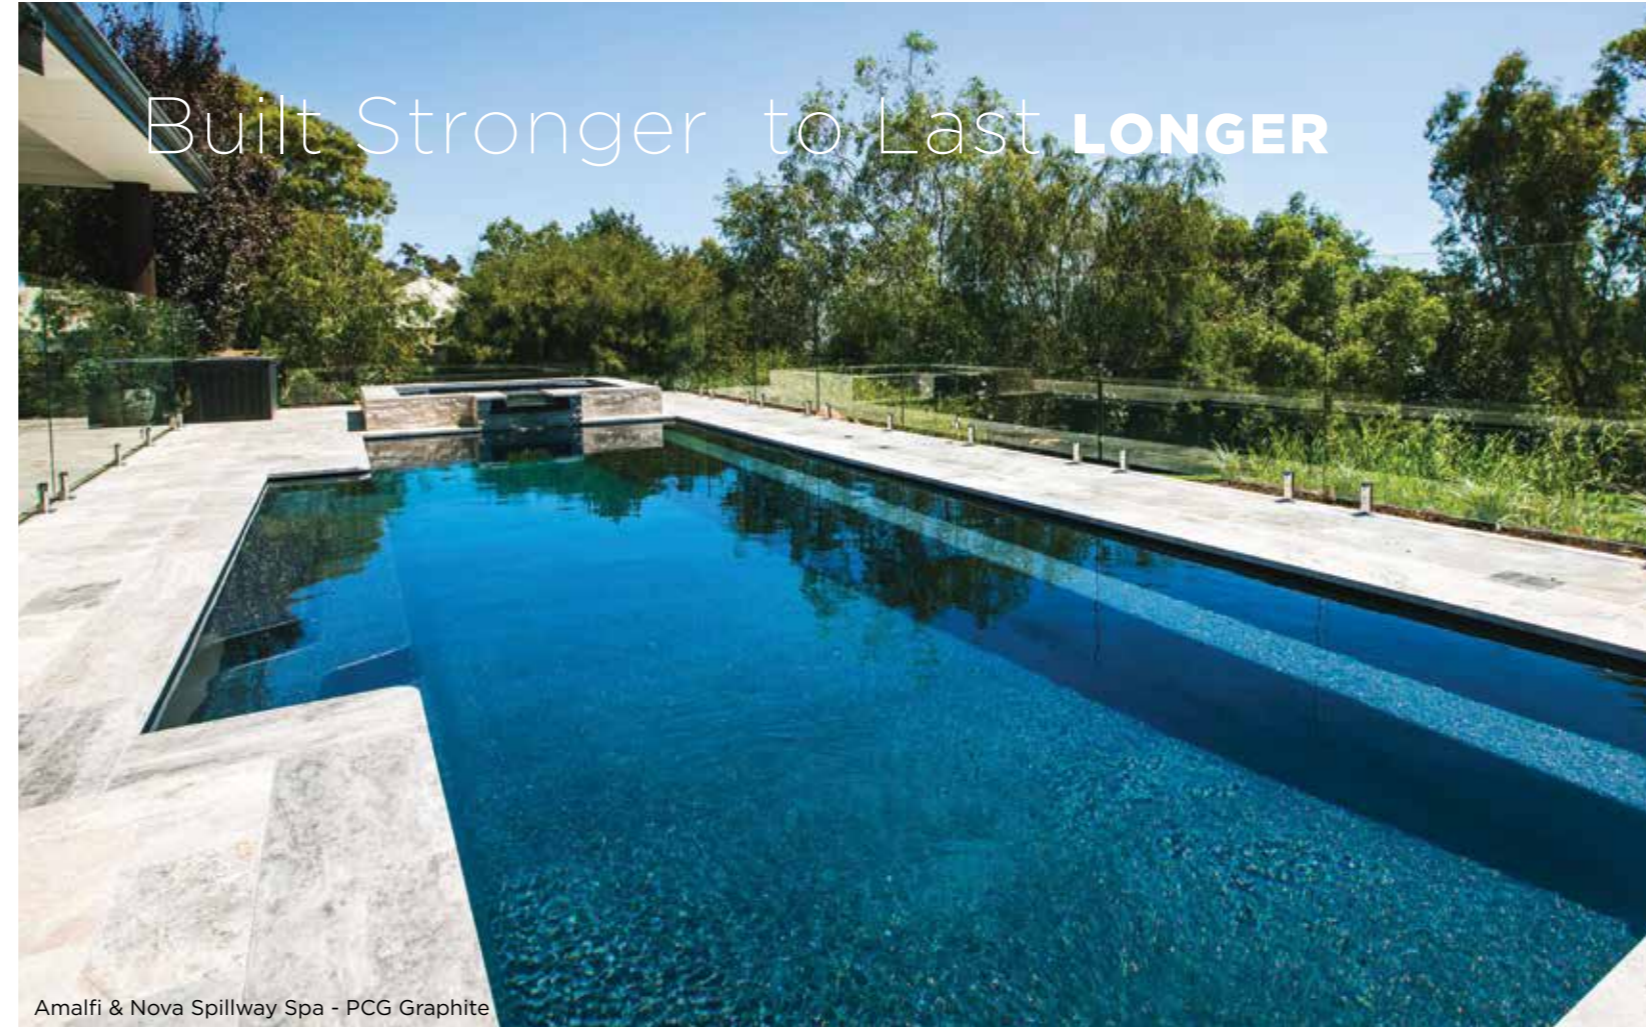

## Why we build pools with 200mm edge beams

The design of the 200mm edge beam means that the strength is engineered into the pool. This means there is no need for secondary engineering works like a bond beam, however by still adding it we are giving you a pool with exceptional strength that can withstand installations in different soil types. No other pool company can offer you this level of strength.