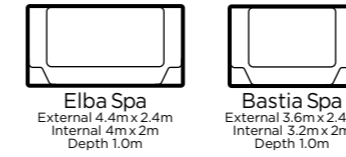

Aqua Ledge Features

- 4m long x 2m wide
- Consistent depth of 175mm
- Can be added to any Aqua Technics pool that is 4m and above in width or length
- Colour can be matched to your pool
- Add loungers to create the ultimate adult poolside relaxation zone