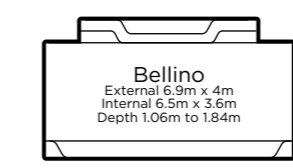

Amalfi - PCG Horizon