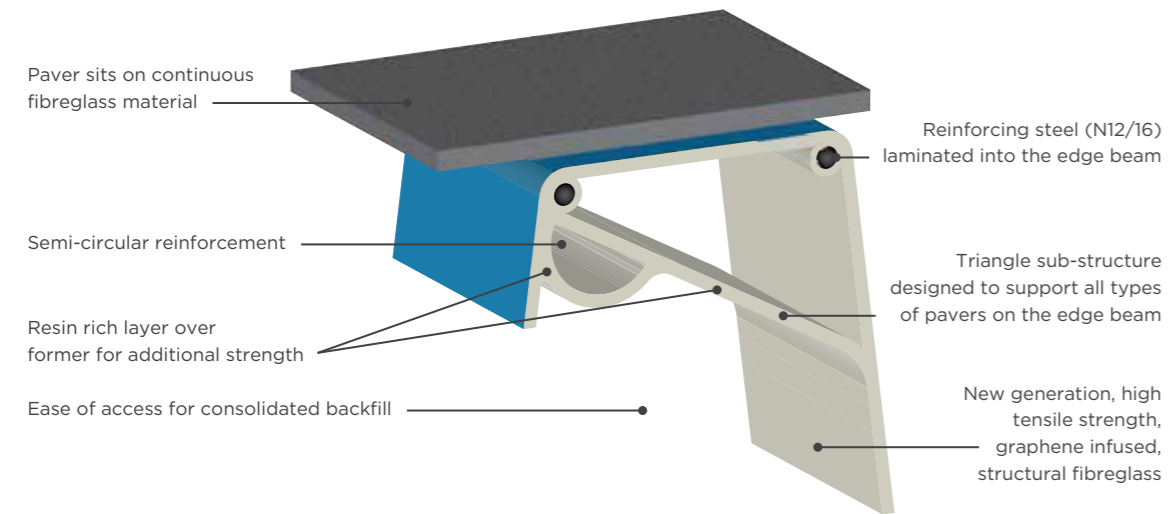

## Purpose Built Manufacturing Facility

Our world-class production facility has been purpose-built for the manufacture of fibreglass swimming pools. Here we can build a technologically superior product of the highest quality.

## Why we build pools with 200mm edge beams

The design of the 200mm edge beam means that the strength is engineered into the pool. This means there is no need for secondary engineering works like a bond beam, however by still adding it we are giving you a pool with exceptional strength that can withstand installations in different soil types. No other pool company can offer you this level of strength.