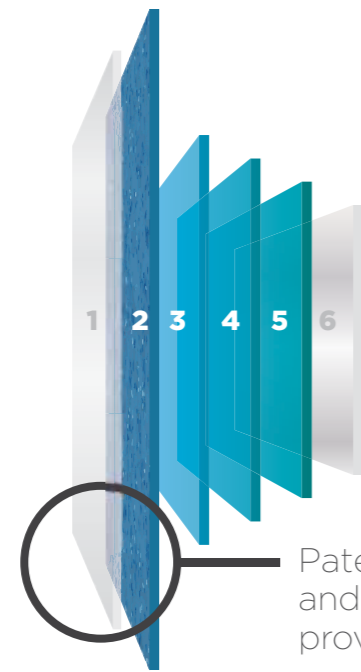

The only proven and patented Pool ColourGuard® technology

Exclusive to Aqua Technics, Pool ColourGuard® is the only patented dual surface protection system for fibreglass pools world-wide. The clear layer protects the colour layer and acts like sunscreen for your pool, protecting it from colour loss and weathering. Pools with a simple one coat application do not provide protection for the colour.

We dare you to compare the benefits:

- Resists the effects of UV rays and chemicals
- Pool colour that will look better and last longer than any other
- High gloss finish never before seen on swimming pools
- The only pool surface protection system with a Product Excellence Award

1. **1** Patented clear gelcoat - acts like sunscreen for your pool
2. **2** Patented colour layer - colours that last longer and act as a corrosion barrier to prevent osmosis
3. **3** First structural layer and second chemical resistant layer - double protection
4. **4** Graphene structural composite layer - stronger and stiffer
5. **5** Graphene structural composite over reinforcing formers creating increased strength and stiffness
6. **6** Graphene infused ceramic composite outer membrane

Vinyl ester resin is used in all layers except the clear gelcoat layer in contact with the water.

Patented dual gelcoat layer, superior surface protection and colour retention. Two layers fused together to provide increased water resistance and colour fastness.

ADVANCED PATENTED TECHNOLOGY IN 27 COUNTRIES AROUND THE WORLD

Beware of imitations. Only genuine Pool ColourGuard® can offer you these benefits.