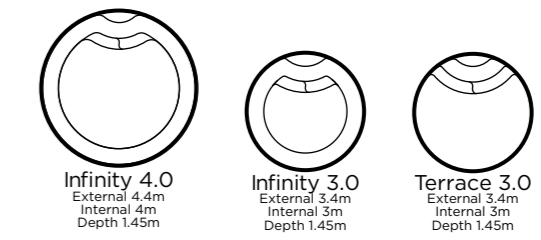

Round Pool Features

- 3m and 4m diameter
- Step for easy entry and exit from the pool
- 400mm wide bench seat around the perimeter of the Infinity
- Optional spa jets for a complete hydrotherapy experience
- Softer, organic design that blends with your landscaping
- Only Design Certified round fibreglass plunge pool in Australia.

Make your small backyard even more functional and stylish with a round plunge pool. Enjoy the private pool experience without needing a lot of room and spend more time outside with your family.