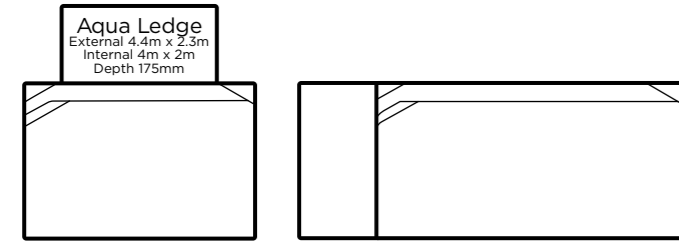

Enjoy resort style living in your own backyard with the Aqua Ledge addition to your pool. Enjoy that holiday feeling every day.

Aqua Ledge Features

- 4m long x 2m wide
- Consistent depth of 175mm
- Can be added to any Aqua Technics pool that is 4m and above in width or length
- Colour can be matched to your pool
- Add loungers to create the ultimate adult poolside relaxation zone

Spa Features

- Constant depth of 1.0m
- Plentiful bench seating on three sides
- Easy entry & exit steps in two corners
- Customise spa jet placement to suit your needs
- Add heating for year-round use
- Designed to be independent of your pool

Take your outdoor space to the next level and pair your pool with a spa for pure hydrotherapy bliss.