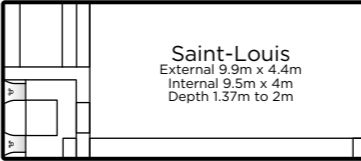

Bedarra - PCG Twilight

Saint-Remy & Saint-Louis Features

Wide entry step and large landing area with option to add air bubbles

2m x 1.86m and 980mm deep spa zone that can be heated separately from the pool

Cascading spillway between the spa and pool

450mm wide extended bench seat along one side of the pool

Bedarra & Hayman Features

Full-width beach entry area and wide entry steps

Extended bench seat down one side

Safety ledge around two sides, providing a rest point for kids*

Deep end entry and exit steps

*Children should be supervised at all times